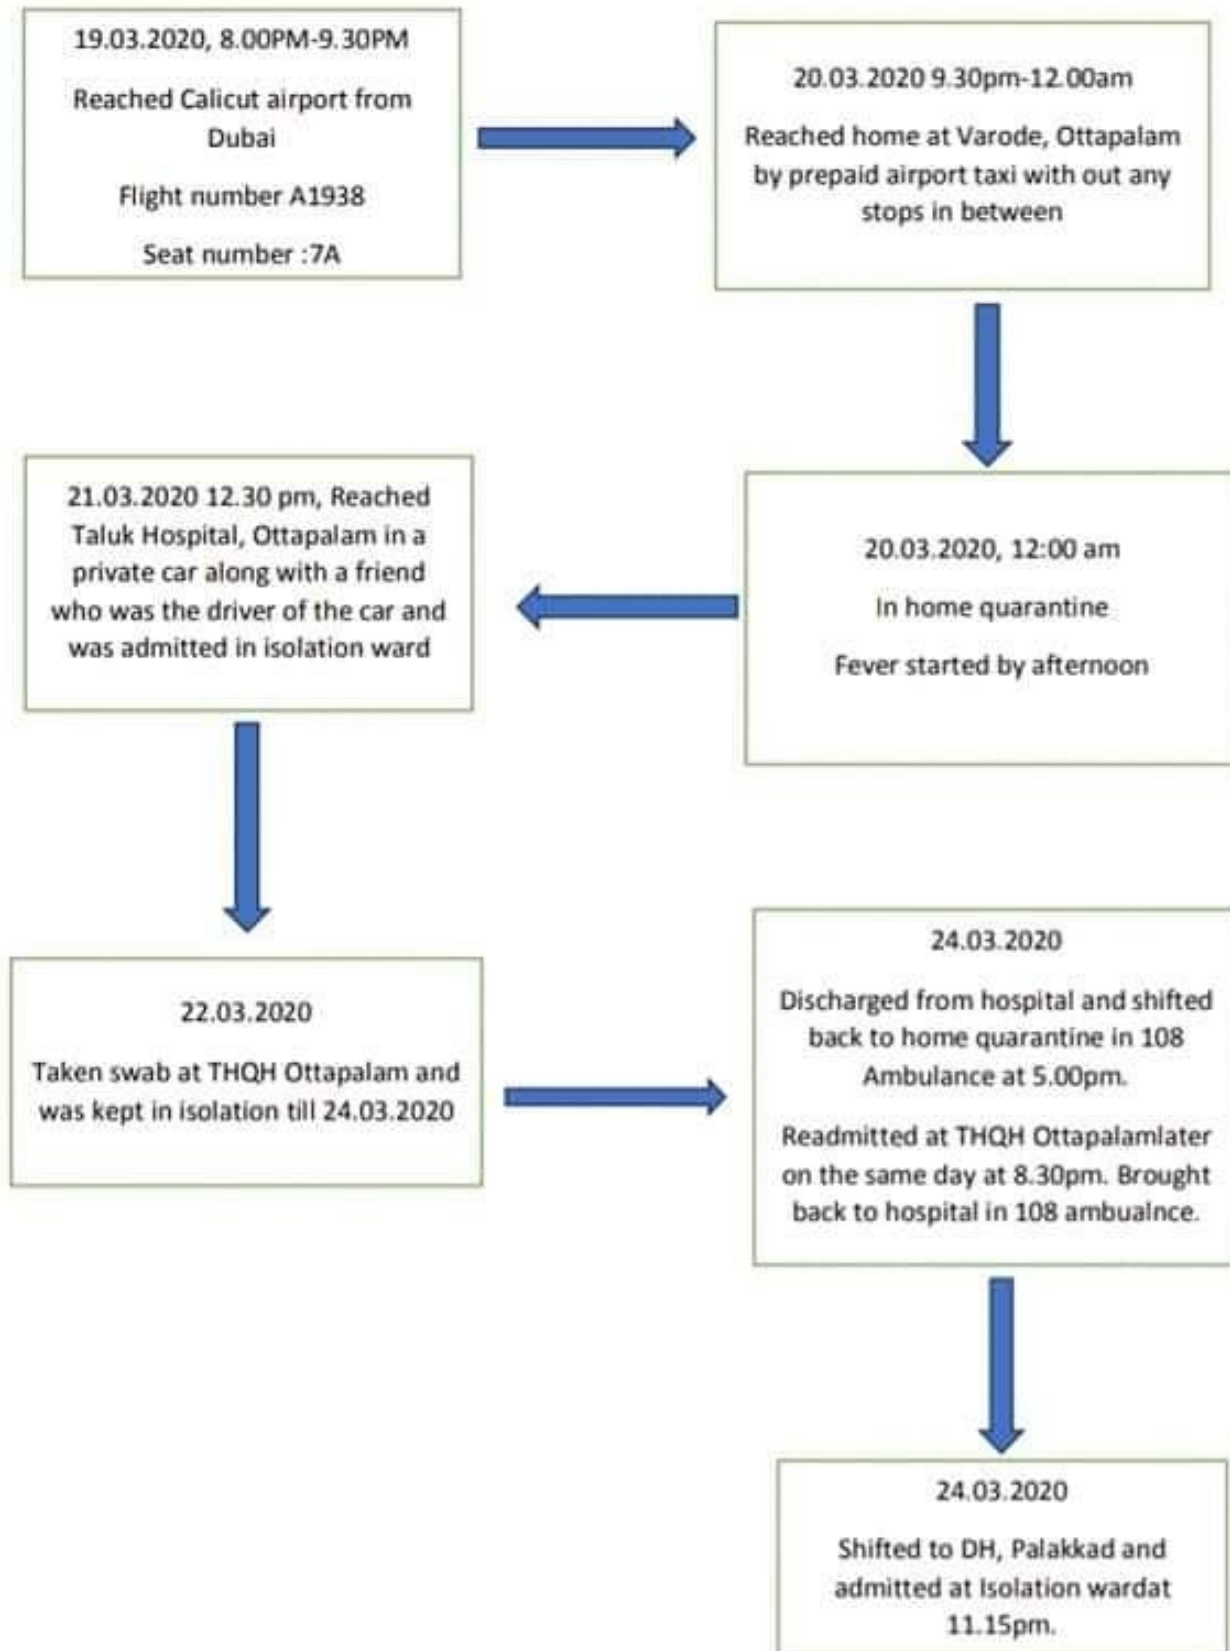

ROUTE MAP AND LIST OF PRIMARY CONTACT

PKD1

CONTACT NUMBER: 7559877749

ROUTE MAP AND PRIMARY CONTACTS OF PKD 7

PRIMARY CONTACTS OF PKD7

SL NO	NAME	AGE / SEX	RELATION
1	PKD7PC1	61/F	WIFE
2	5 members in friends family at Raipur		
3	Co passengers in Kerala express in both directions (Palakkad-Nagpur on 16th, Nagpur-Palakkad on 20 th)		
4	Co passengers in shivnath express to trace		
5	Co passengers in Chhattisgarh express to trace		
6	Autodriver from home to olavakkode		
7	Autodriver from olavakkode to home		