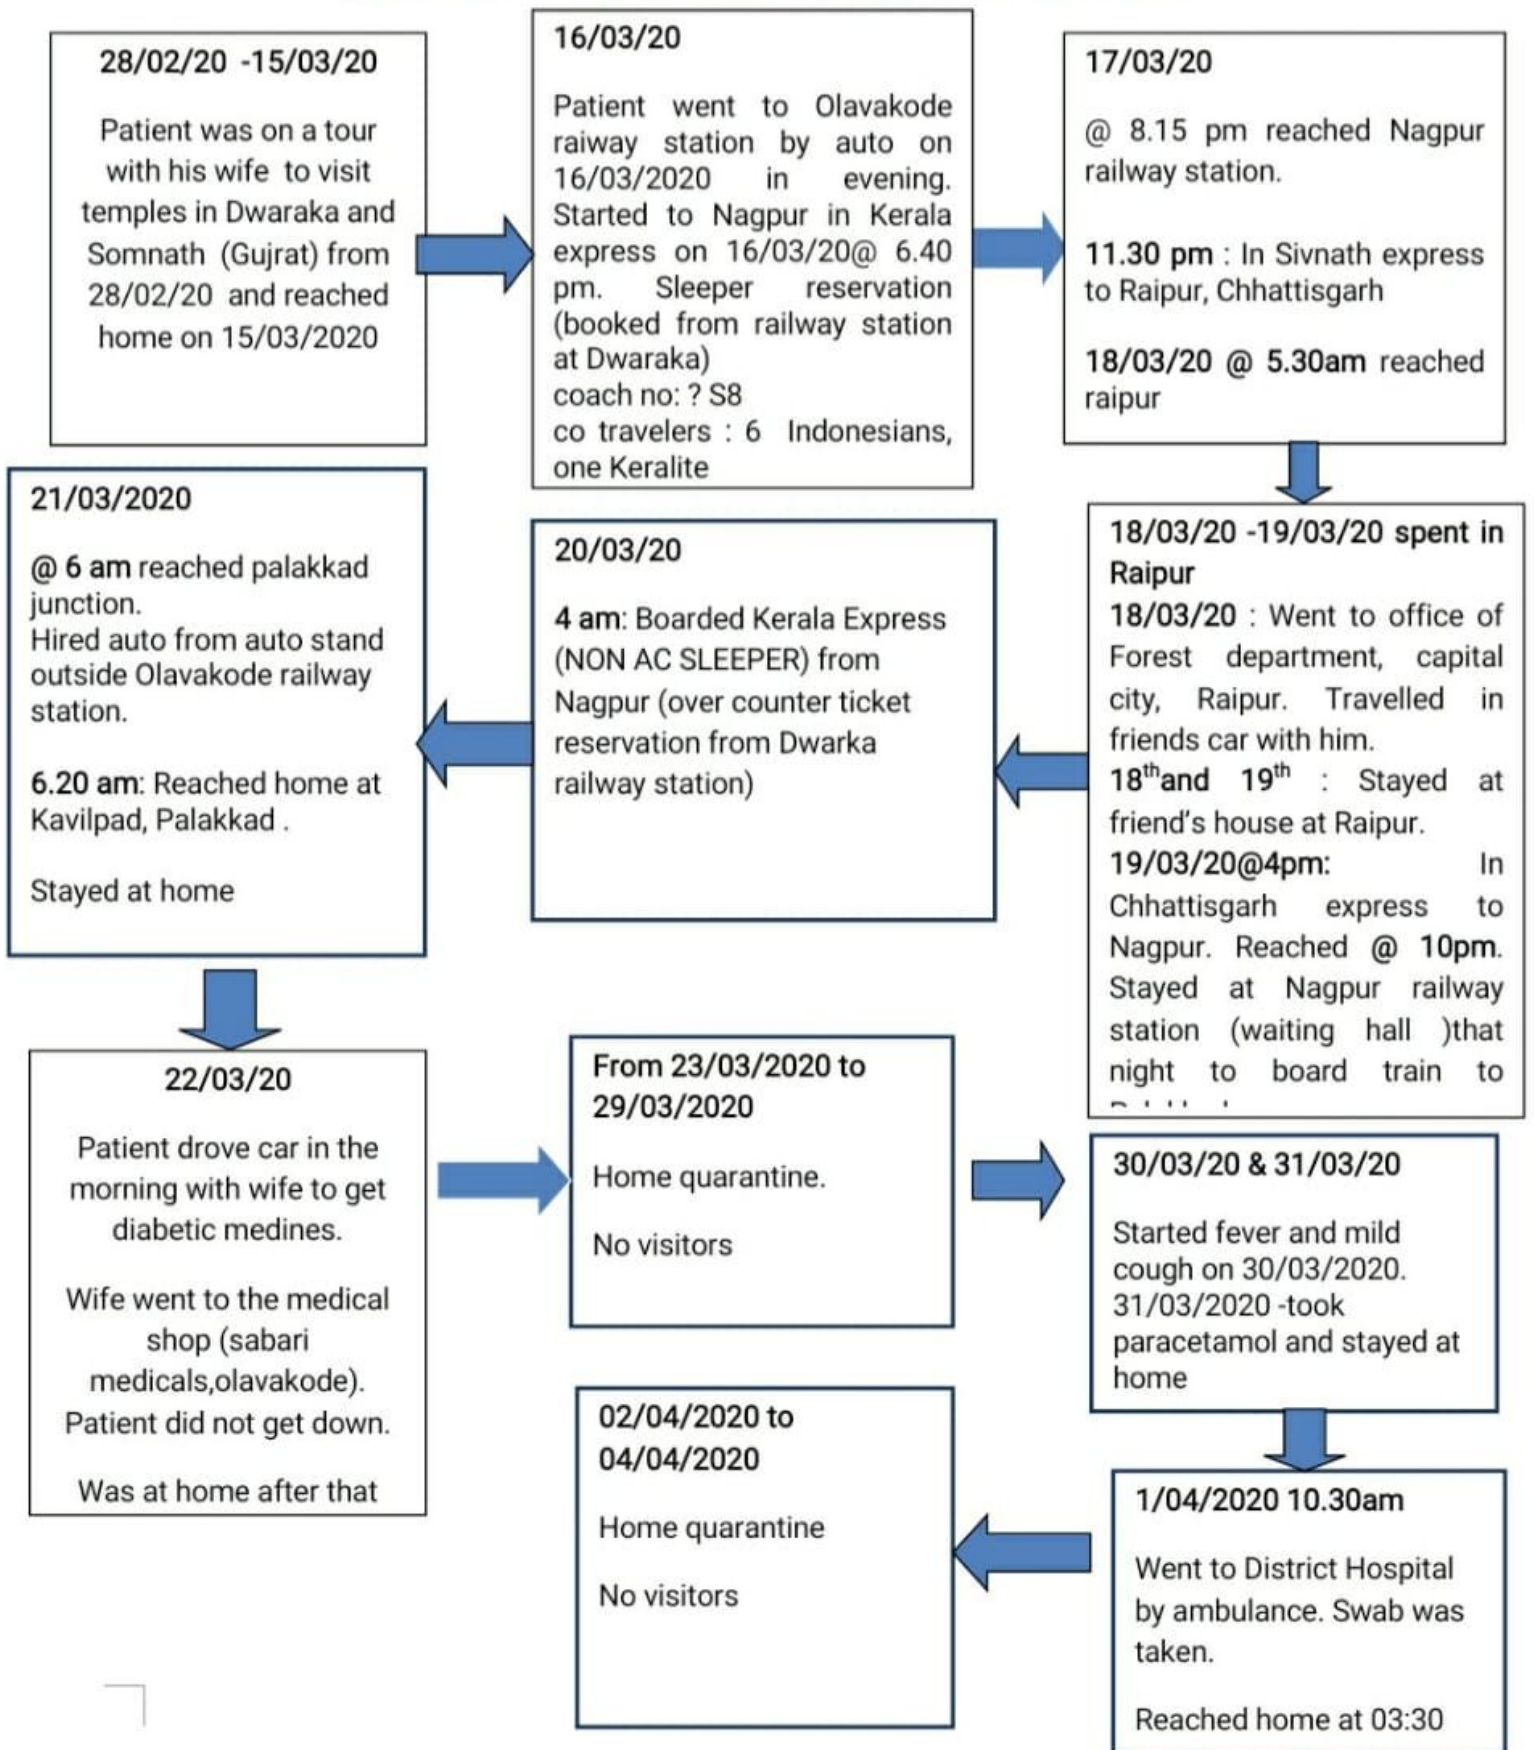

ROUTE MAP AND LIST OF PRIMARY CONTACT

PKD1

CONTACT NUMBER: 7559877749

ROUTE MAP AND PRIMARY CONTACTS OF PKD 7

PRIMARY CONTACTS OF PKD7

SL NO	NAME	AGE / SEX	RELATION
1	PKD7PC1	61/F	WIFE
2	5 members in friends family at Raipur		
3	Co passengers in Kerala express in both directions (Palakkad-Nagpur on 16th, Nagpur-Palakkad on 20 th)		
4	Co passengers in shivnath express to trace		
5	Co passengers in Chhattisgarh express to trace		
6	Autodriver from home to olavakkode		
7	Autodriver from olavakkode to home		